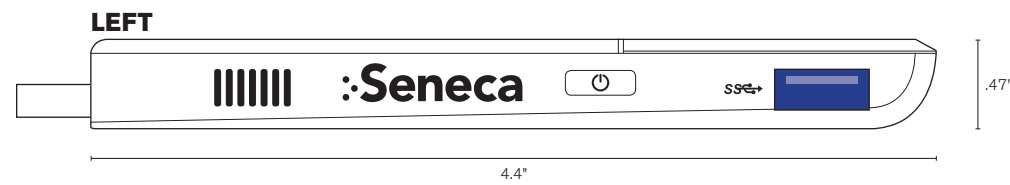

STK2MV64CC/ STK2M364CC - Intel Compute Stick - Core M

6.5 mm | **Seneca**
25.2 mm

BRANDING LABEL

- LOGO-SENECA-WHITE-XS

LABELS

- Intel is printed on system
- COA to wrap from left (right of HDMI) to back