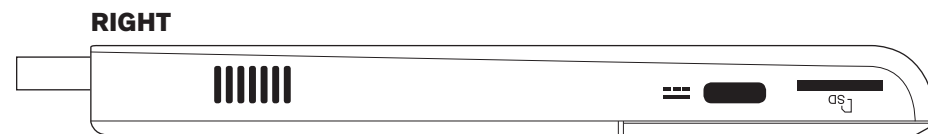

STK2MV64CC/ STK2M364CC - Intel Compute Stick - Core M

6.5 mm | **Seneca**
25.2 mm

BRANDING LABEL

- LOGO-SENECA-WHITE-XS

LABELS

- Intel is printed on system
- COA to wrap from left (right of HDMI) to back