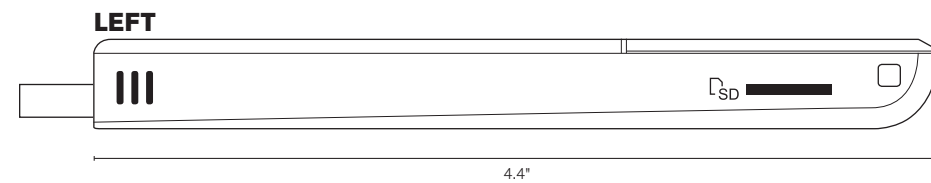

STK1A32SC - Intel Compute Stick - Atom

6.5 mm | **Seneca**
25.2 mm

BRANDING LABEL

- LOGO-SENECA-WHITE-XS

LABELS

- Intel is printed on system
- COA to wrap from left (right of HDMI) to back