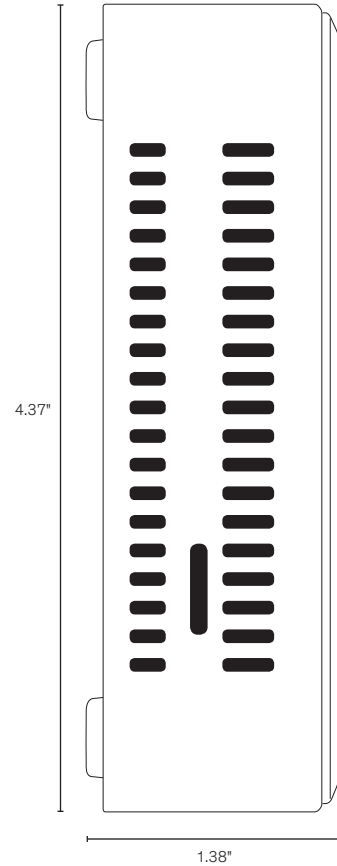

NUC7-BNK - NUC featuring the 7th generation Intel® Core™ Processor

BACK

RIGHT

TOP

LEFT

BOTTOM

FRONT

BRANDING LABEL

- LOGO-SENECA-WHITE
- Left edge of dots on Seneca label around .5" from top and left

LABELS

- Intel placed on top of chassis lower right corner
 - » 334253-001: 7th gen Core i5 - Size 3
 - » 334250-001: 7th gen Core i3 - Size 3
- COA placed on top of chassis, position determined by production