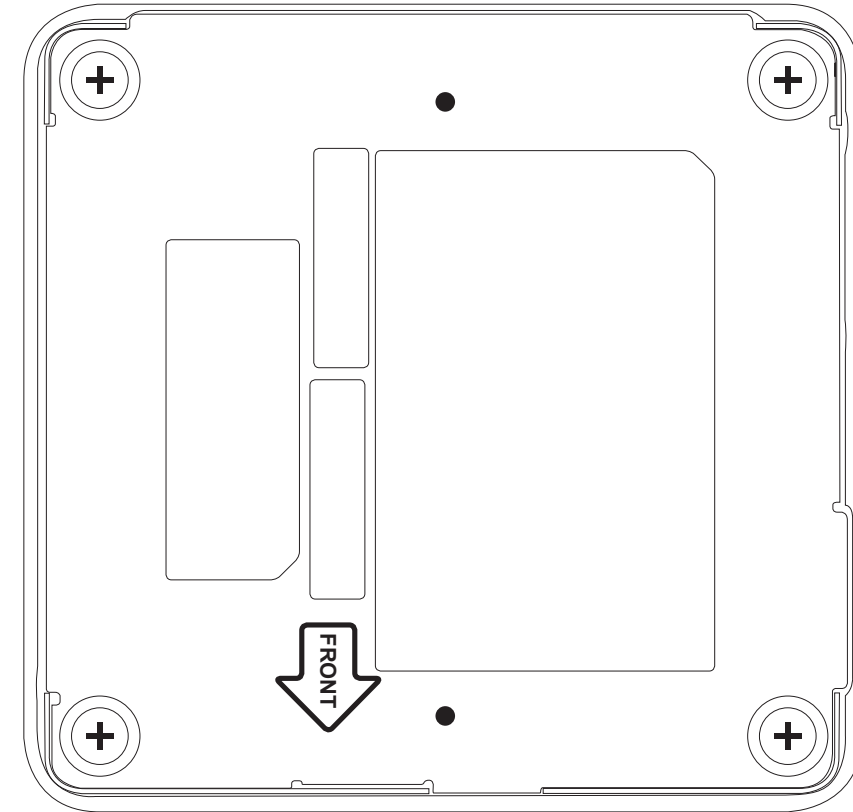

NUC7-BNK - NUC featuring the 7th generation Intel® Core™ Processor

BACK

RIGHT

TOP

LEFT

BOTTOM

FRONT

BRANDING LABEL

- LOGO-SENECA-WHITE
- Left edge of dots on Seneca label around .5" from top and left

LABELS

- Intel placed on top of chassis lower right corner
 - » 334253-001: 7th gen Core i5 - Size 3
 - » 334250-001: 7th gen Core i3 - Size 3
- COA placed on top of chassis, position determined by production