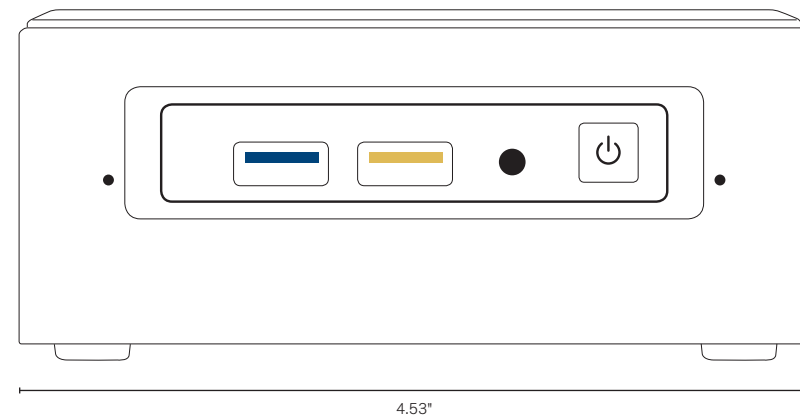

NUC7-BNH - NUC featuring the 7th generation Intel® Core™ Processor

BACK

RIGHT

TOP

LEFT

BOTTOM

FRONT

BRANDING LABEL

- LOGO-SENECA-WHITE
- Left edge of dots on Seneca label around .5" from top and left

LABELS

- Intel placed on top of chassis lower right corner
 - » 334256-001: 7th gen Core i7 - Size 3
 - » 334253-001: 7th gen Core i5 - Size 3
 - » 334250-001: 7th gen Core i3 - Size 3
- COA placed on top of chassis, position determined by production