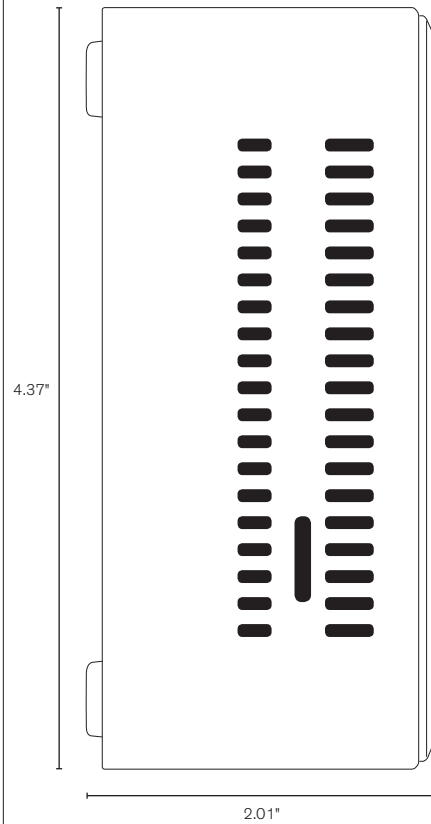

NUC7-BNH - NUC featuring the 7th generation Intel® Core™ Processor

BACK

RIGHT

TOP

LEFT

BOTTOM

FRONT

BRANDING LABEL

- LOGO-SENECA-WHITE
- Left edge of dots on Seneca label around .5" from top and left

LABELS

- Intel placed on top of chassis lower right corner
 - » 334256-001: 7th gen Core i7 - Size 3
 - » 334253-001: 7th gen Core i5 - Size 3
 - » 334250-001: 7th gen Core i3 - Size 3
- COA placed on top of chassis, position determined by production