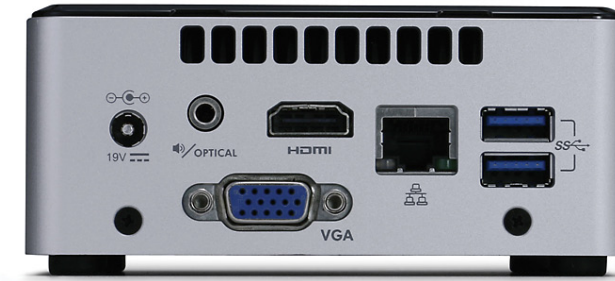

NUC6-PYH - NUC featuring the Intel® Pentium® Processor or Intel® Celeron® Processor

.338" **Seneca** P/N: LOGO-SENECA-WHITE

1.317"

P/N: 331937-001

P/N: 331922-001

.709"

- BRANDING LABEL**
- LOGO-SENECA-WHITE
- LABELS**
- Intel placed on top of chassis lower right corner
 - » 331937-001: Pentium - Size 3 (Small)
 - » 331922-001: Celeron - Size 3 (Small)
 - COA placed on top of chassis, position determined by production