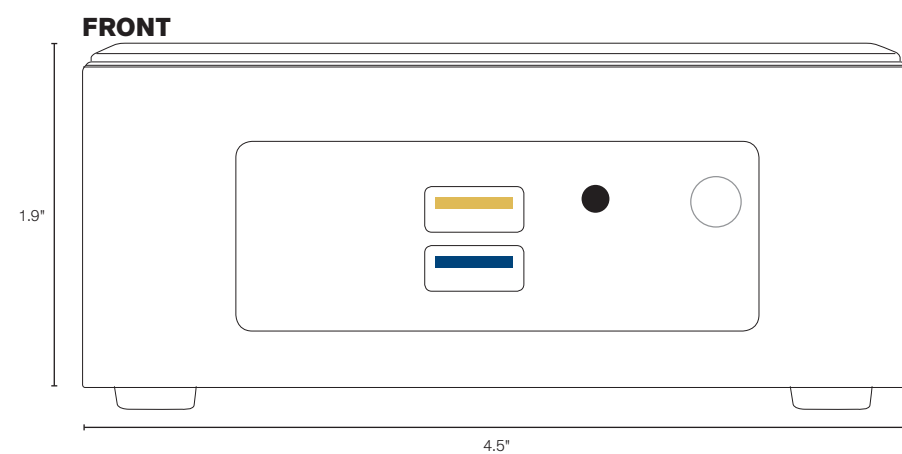

NUC6-PYH - NUC featuring the Intel® Pentium® Processor or Intel® Celeron® Processor

.338" **Seneca** P/N: LOGO-SENECA-WHITE

1.317"

P/N: 331937-001

P/N: 331922-001

.709"

- BRANDING LABEL**
- LOGO-SENECA-WHITE
- LABELS**
- Intel placed on top of chassis lower right corner
 - » 331937-001: Pentium - Size 3 (Small)
 - » 331922-001: Celeron - Size 3 (Small)
 - COA placed on top of chassis, position determined by production