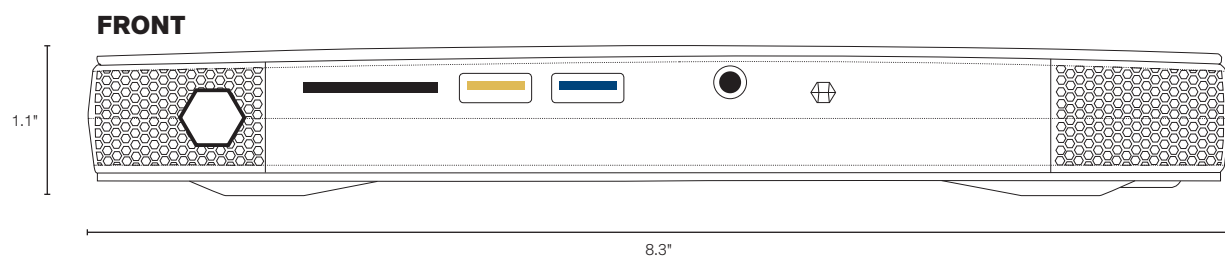

NUC6-KYK - NUC featuring the 6th generation Intel® Core™ i7 Processor

.338" **Seneca** P/N: LOGO-SENECA-WHITE
1.317"

.709"  P/N: 331889-001
.709"

- BRANDING LABEL**
- LOGO-SENECA-WHITE
 - Left edge of dots on Seneca label around .5" from top and left
- LABELS**
- Intel placed on top of chassis lower right corner
 - » 331889-001: 6th gen Core i7 - Size 3 (Small)
 - COA placed on top of chassis, position determined by production