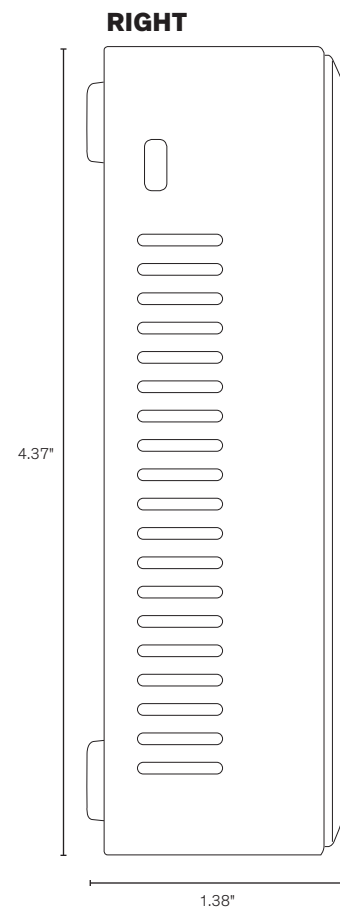

NUC-DNK - NUC featuring the 7th generation Intel® Core™ Processor

BRANDING LABEL

- LOGO-SENECA-WHITE
- Left edge of dots on Seneca label around .5" from top and left

LABELS

- Intel placed on top of chassis lower right corner
 - » 335519-001: 8th gen Core i7 - Size 3
 - » 334253-001: 7th gen Core i5 - Size 3
 - » 334250-001: 7th gen Core i3 - Size 3
- COA placed on top of chassis, position determined by production