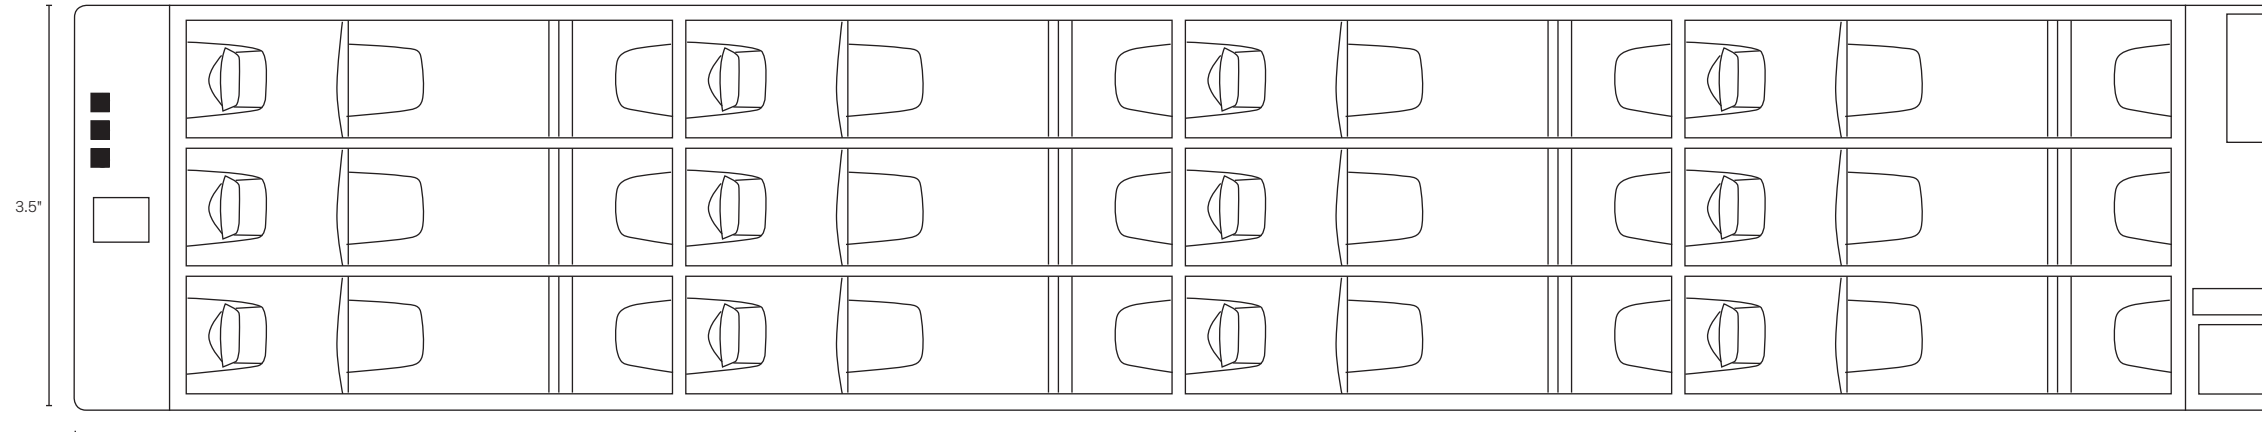

ST4000EX 2U RACKMOUNT

FRONT with bezel

FRONT without bezel

19"

Back

17.6"

BRANDING LABEL

- Seneca: LOGO-SENECA-WHITE-LG

LABELS

- COA placement to be determined by production