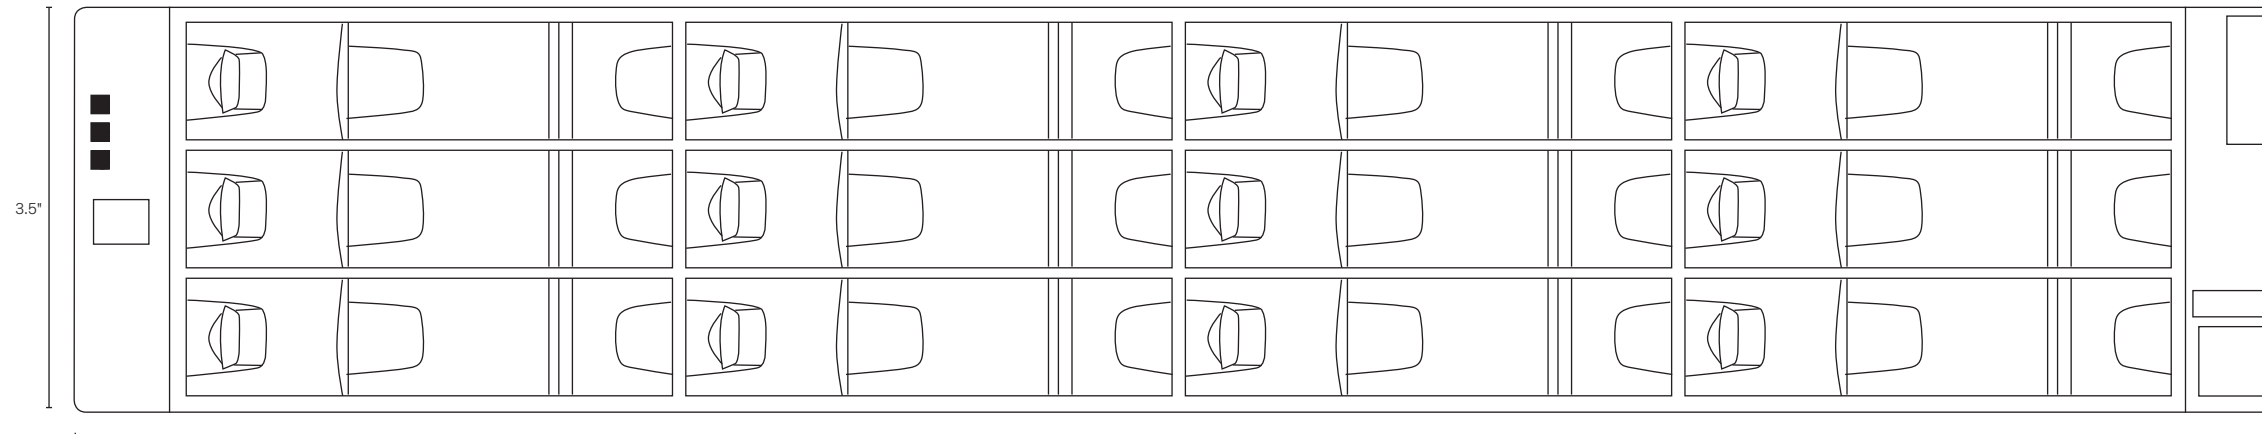

# ST4000 2U RACKMOUNT

FRONT with bezel

FRONT without bezel

19"

Back

17.6"

**BRANDING LABEL**

- Seneca: LOGO-SENECA-WHITE-LG

**LABELS**

- COA placement to be determined by production