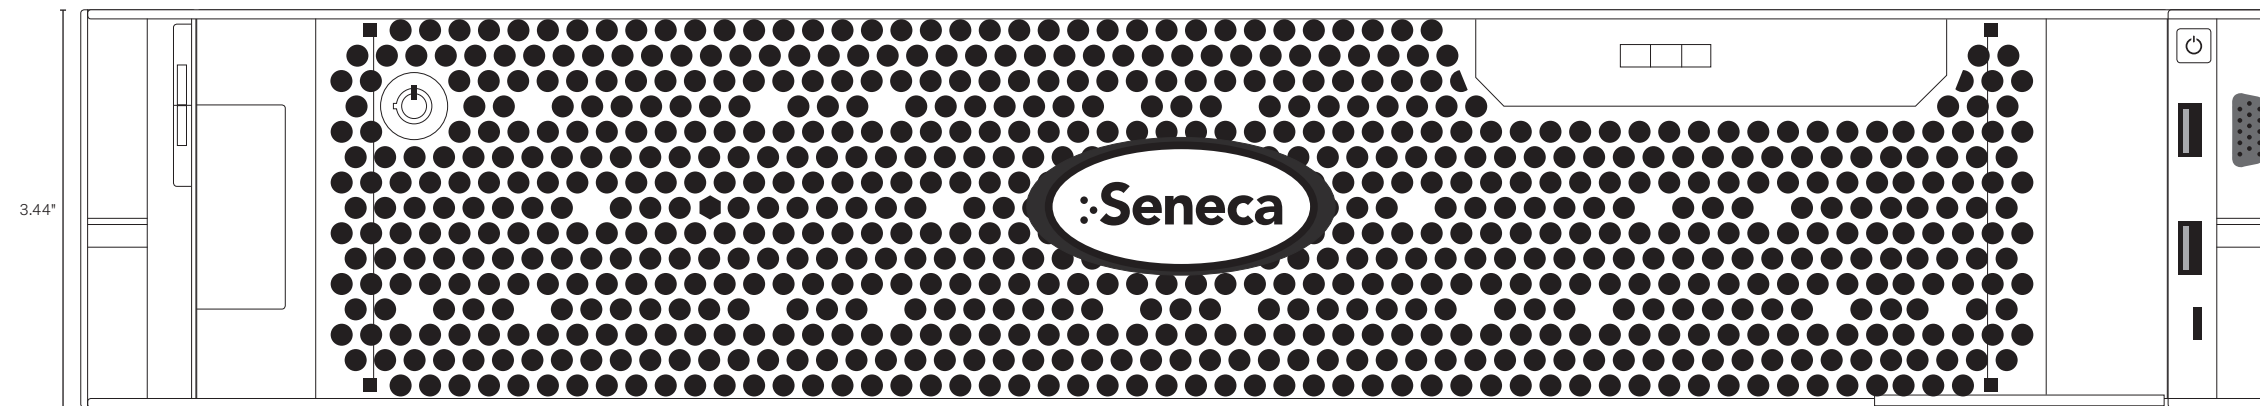

# R740XD CERTAINTY NVR

P/N: LOGO-SENECA-CHROME

**FRONT with bezel**

**FRONT without bezel**

**Back**

**BRANDING LABEL**

- LOGO-SENECA-CHROME

**LABELS**

- Intel placed on chassis by supplier
- WHQL must be on the back **NO EXCEPTIONS**
- COA placement to be determined by production