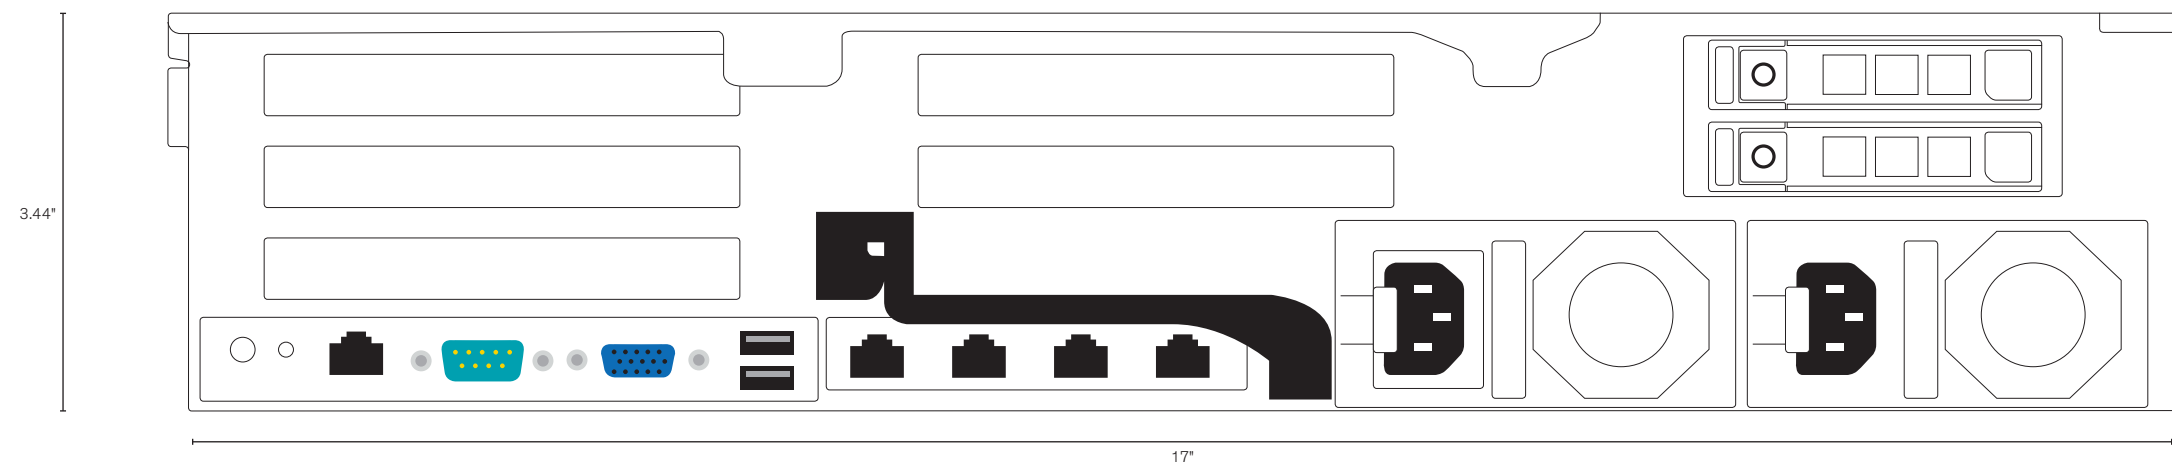

# R740XD CERTAINTY NVR

P/N: LOGO-SENECA-CHROME

**FRONT with bezel**

**FRONT without bezel**

**Back**

**BRANDING LABEL**

- LOGO-SENECA-CHROME

**LABELS**

- Intel placed on chassis by supplier
- WHQL must be on the back **NO EXCEPTIONS**
- COA placement to be determined by production