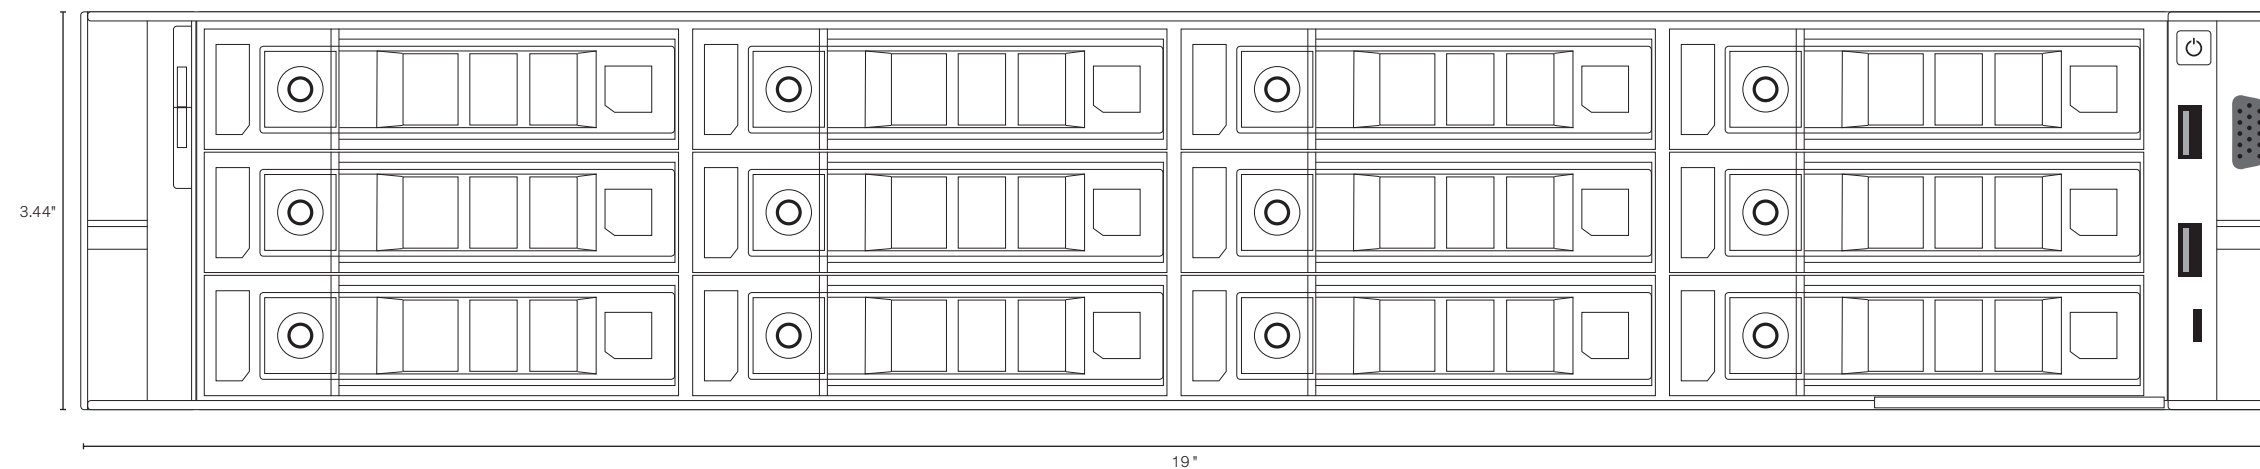

# R740XD CERTAINTY NVR

P/N: LOGO-SENECA-CHROME

**FRONT with bezel**

**FRONT without bezel**

**Back**

**BRANDING LABEL**

- LOGO-SENECA-CHROME

**LABELS**

- Intel placed on chassis by supplier
- WHQL must be on the back **NO EXCEPTIONS**
- COA placement to be determined by production