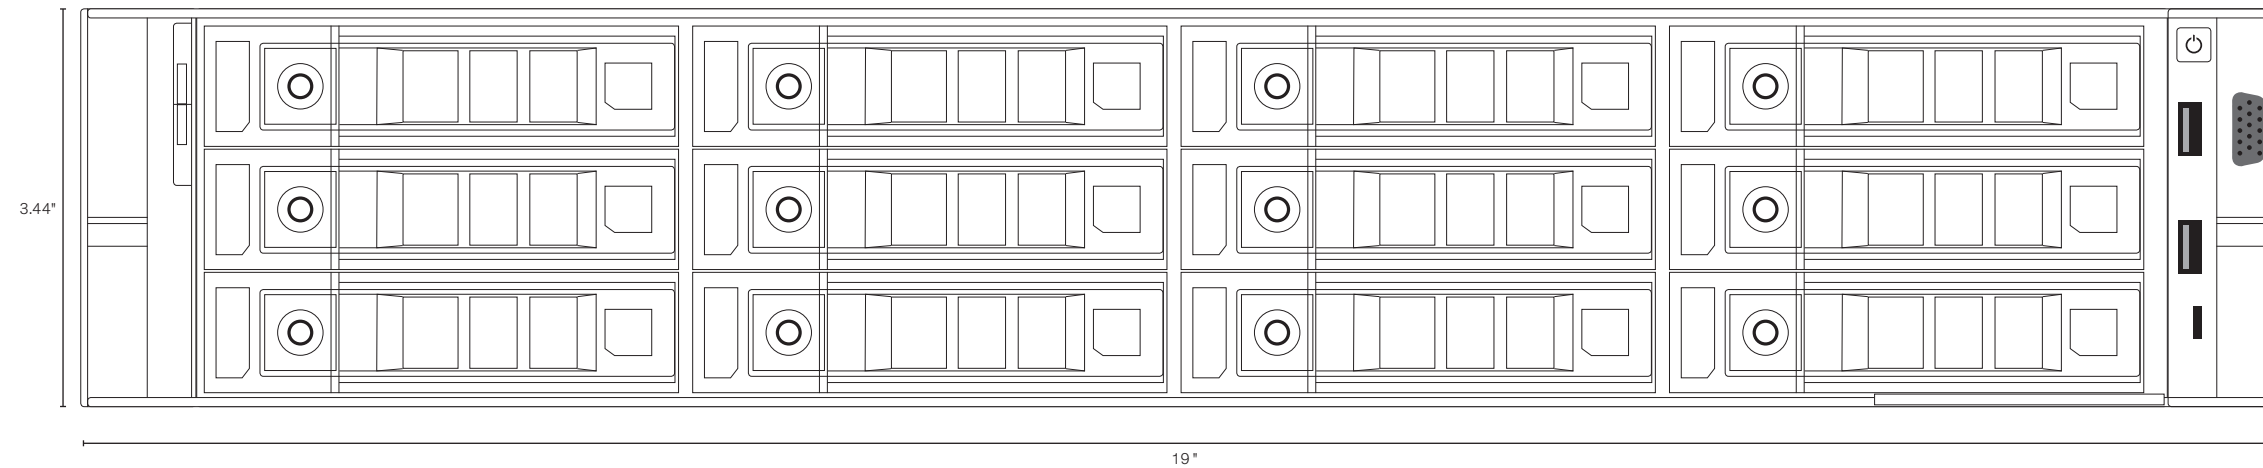

R540 ASSURANCE NVR

P/N: LOGO-SENECA-CHROME

FRONT with bezel

FRONT without bezel

Back

BRANDING LABEL

- LOGO-SENECA-CHROME

LABELS

- Intel placed on chassis by supplier
- WHQL must be on the back **NO EXCEPTIONS**
- COA placement to be determined by production