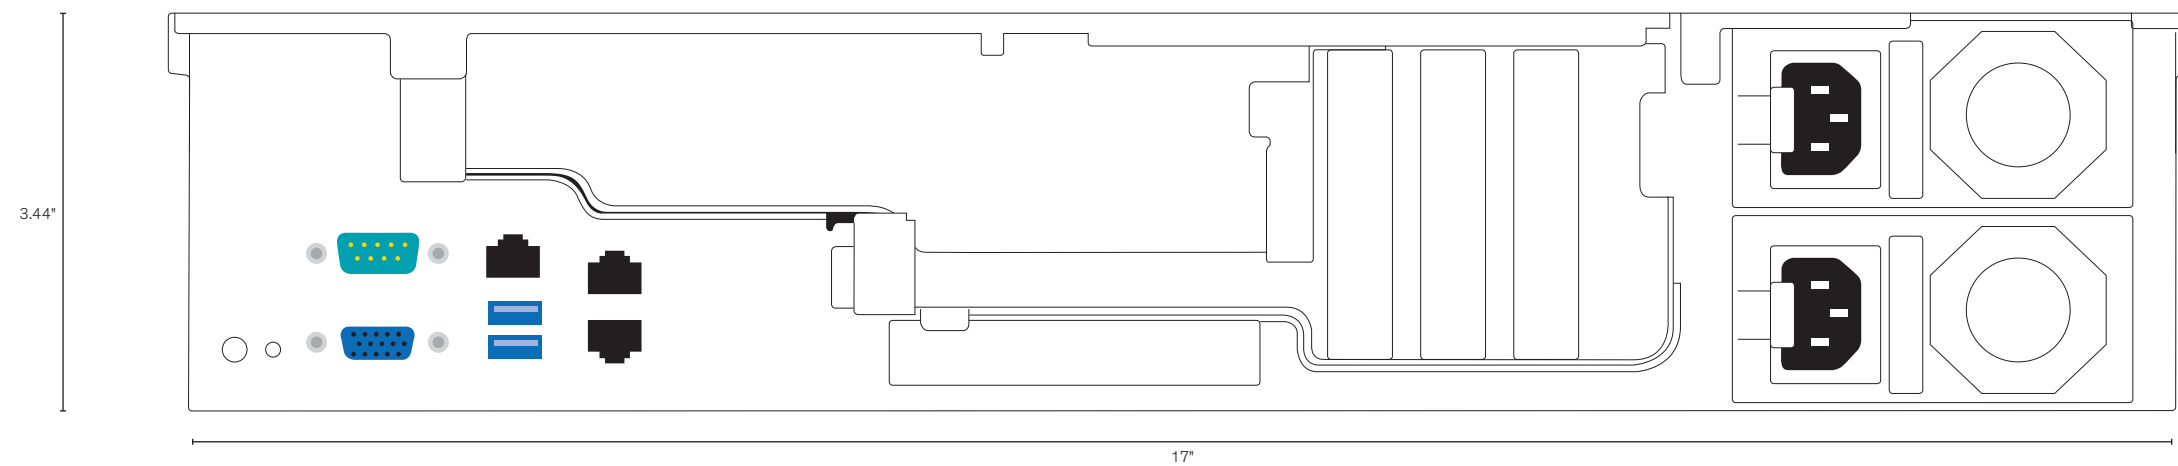

R540 ASSURANCE NVR

P/N: LOGO-SENECA-CHROME

FRONT with bezel

FRONT without bezel

Back

BRANDING LABEL

- LOGO-SENECA-CHROME

LABELS

- Intel placed on chassis by supplier
- WHQL must be on the back **NO EXCEPTIONS**
- COA placement to be determined by production