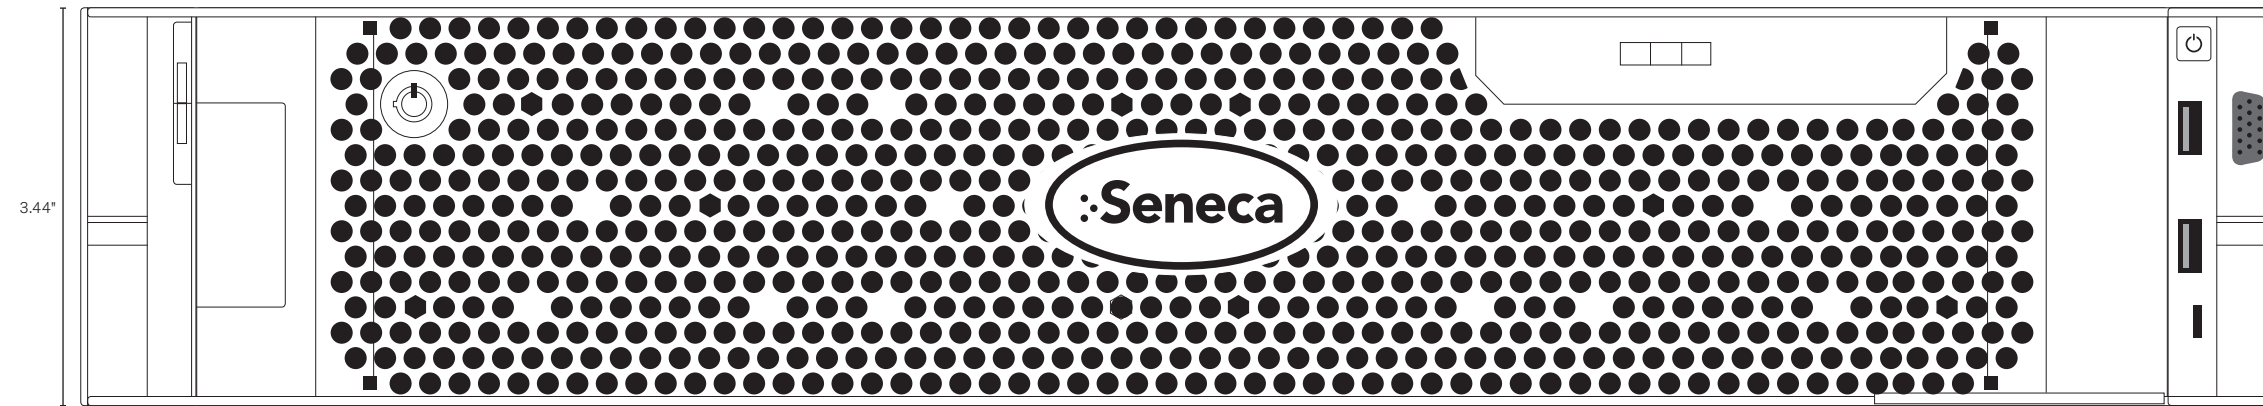

R540 ASSURANCE NVR

P/N: LOGO-SENECA-CHROME

FRONT with bezel

FRONT without bezel

Back

BRANDING LABEL

- LOGO-SENECA-CHROME

LABELS

- Intel placed on chassis by supplier
- WHQL must be on the back **NO EXCEPTIONS**
- COA placement to be determined by production