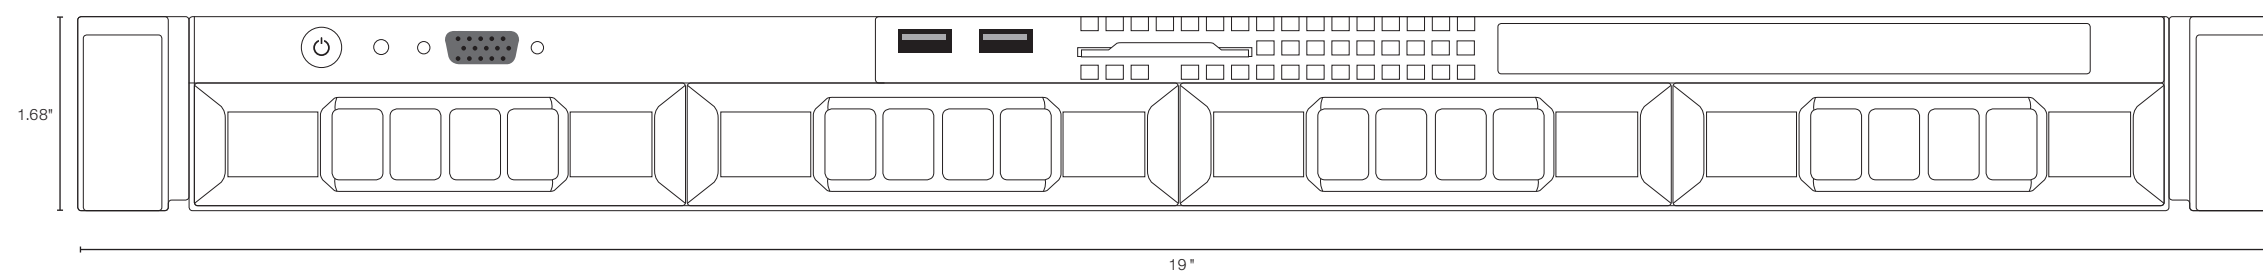

R330 RELIANCE NVR

FRONT with bezel

FRONT without bezel

Back

P/N: LOGO-SENECA-CHROME

BRANDING LABEL

- LOGO-SENECA-CHROME

LABELS

- Intel placed on chassis by supplier
- WHQL must be on the back **NO EXCEPTIONS**
- COA placement to be determined by production