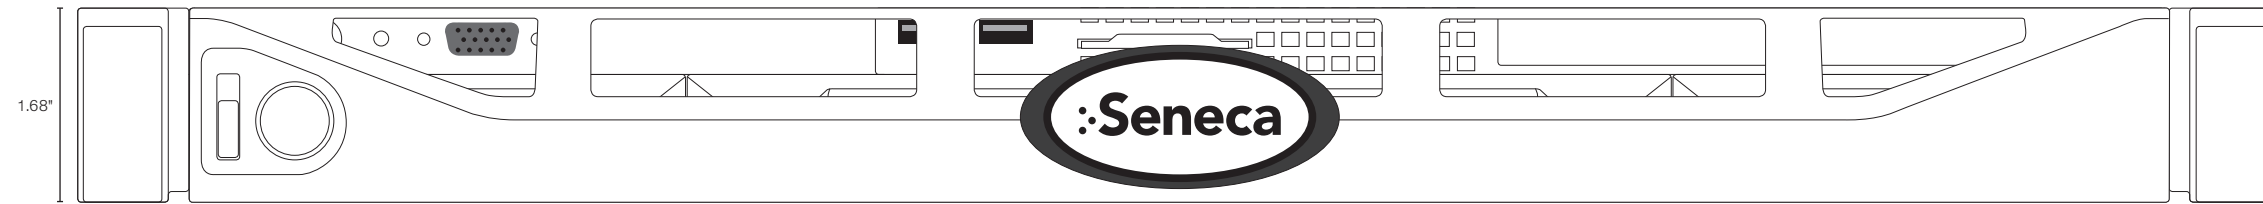

R330 RELIANCE NVR

FRONT with bezel

FRONT without bezel

Back

P/N: LOGO-SENECA-CHROME

BRANDING LABEL

- LOGO-SENECA-CHROME

LABELS

- Intel placed on chassis by supplier
- WHQL must be on the back **NO EXCEPTIONS**
- COA placement to be determined by production