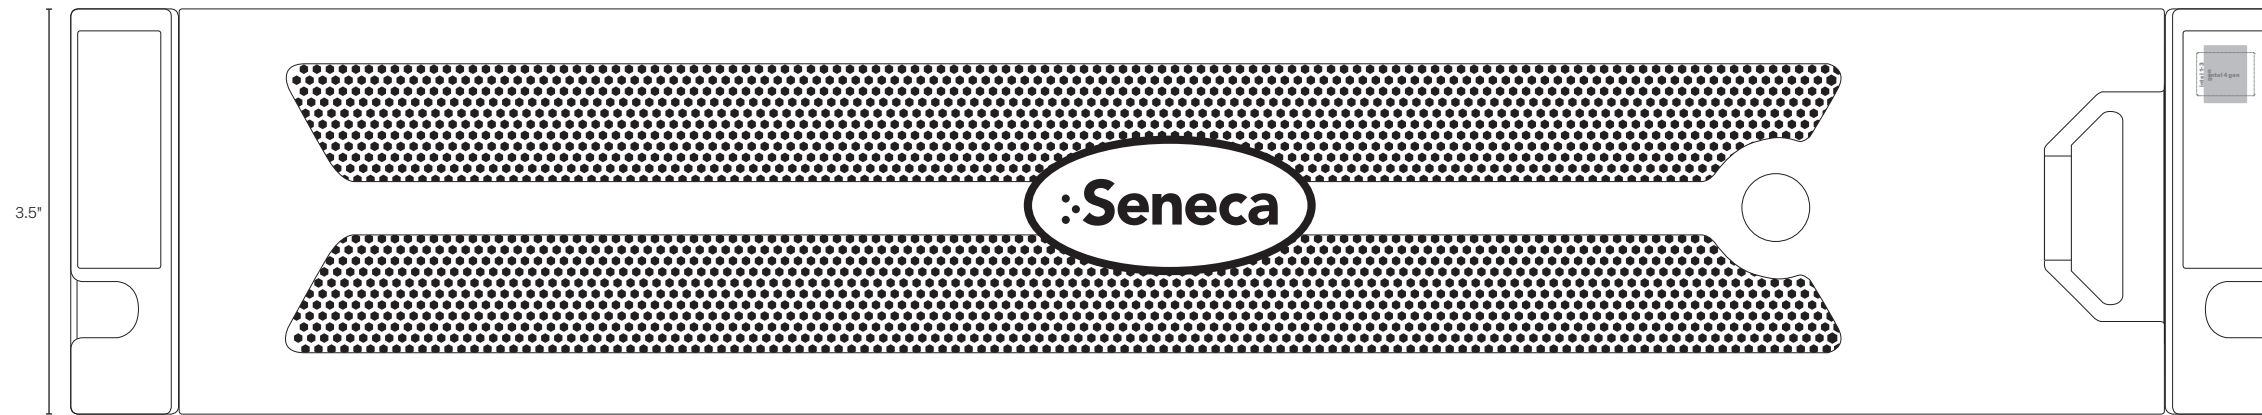

RSC2K0280RSA1C18BLA 2U 8 BAY

FRONT with bezel

FRONT without bezel

19"

Back

17.1875"

BRANDING LABEL

- Seneca: LOGO-SENECA-CHROME

LABELS

- Intel must be on the front, right, and .25" from curve of chassis
 - » Size 1 or Mini
 - » If Core i5 or i7 use size 2 or 3 since there is no Size 1
- whql 8 must be on the back **NO EXCEPTIONS**
- COA placement to be determined by production

Branding Placement 1
2.3536 x 1.122 inches