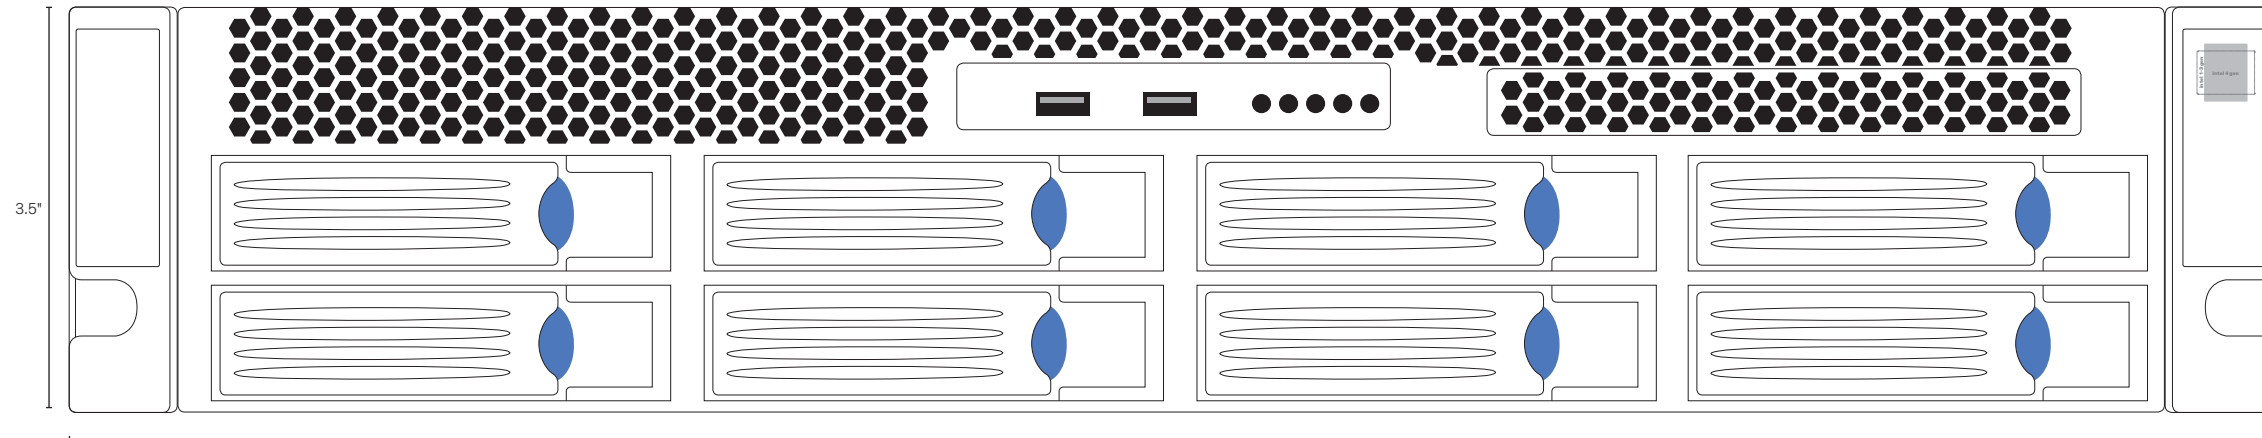

RSC2K0280RSA1C18BLA 2U 8 BAY

FRONT with bezel

FRONT without bezel

19"

Back

17.1875"

BRANDING LABEL

- Seneca: LOGO-SENECA-CHROME

LABELS

- Intel must be on the front, right, and .25" from curve of chassis
 - » Size 1 or Mini
 - » If Core i5 or i7 use size 2 or 3 since there is no Size 1
- whql 8 must be on the back **NO EXCEPTIONS**
- COA placement to be determined by production

Branding Placement 1
2.3536 x 1.122 inches