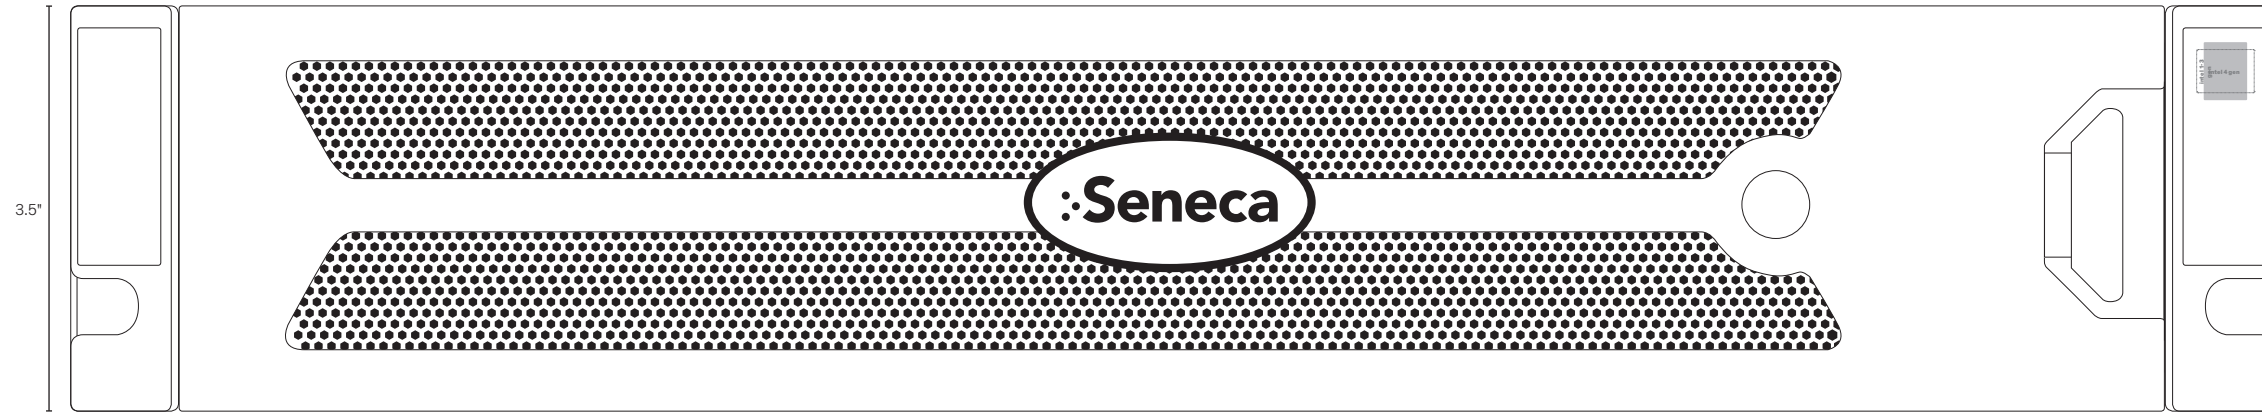

# RSC2E0280RSA2S0BLA 2U 12 BAY

## FRONT with bezel

## FRONT without bezel

19"