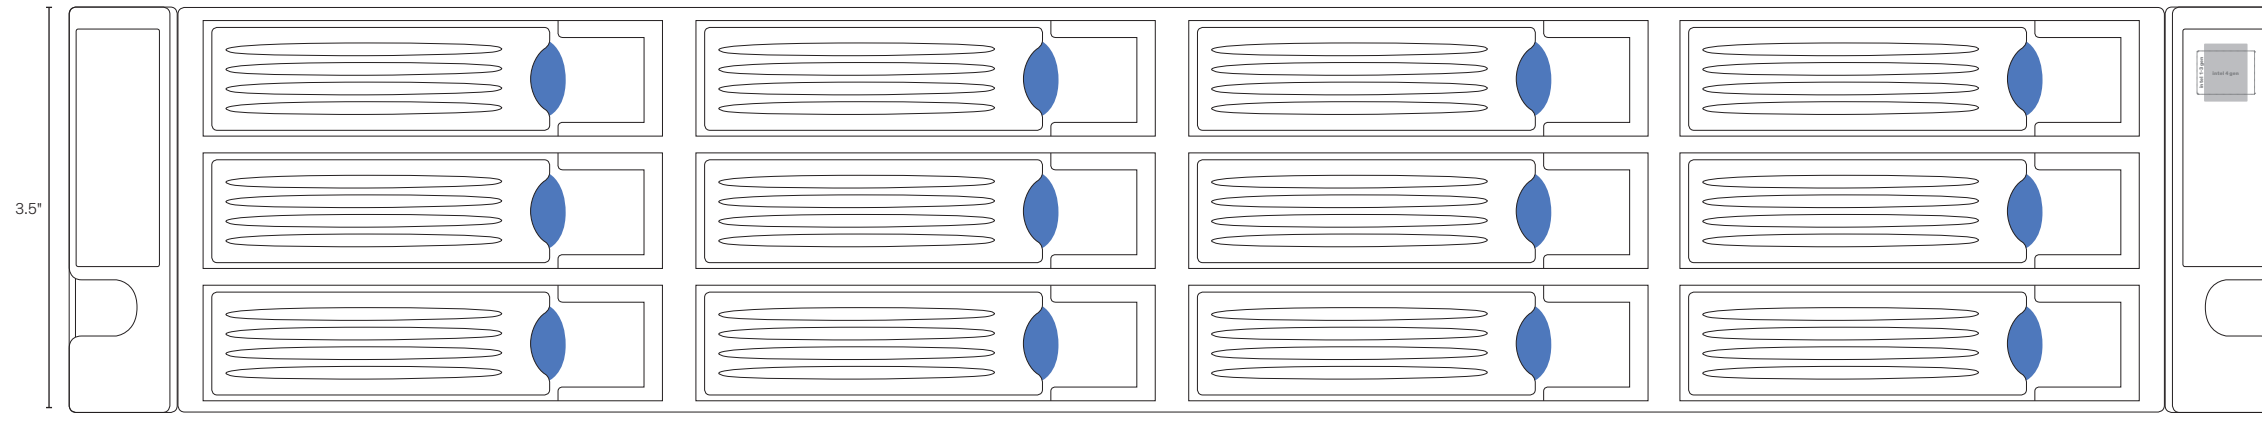

# RSC2E0280RSA2S0BLA 2U 12 BAY

## FRONT with bezel

## FRONT without bezel

19"