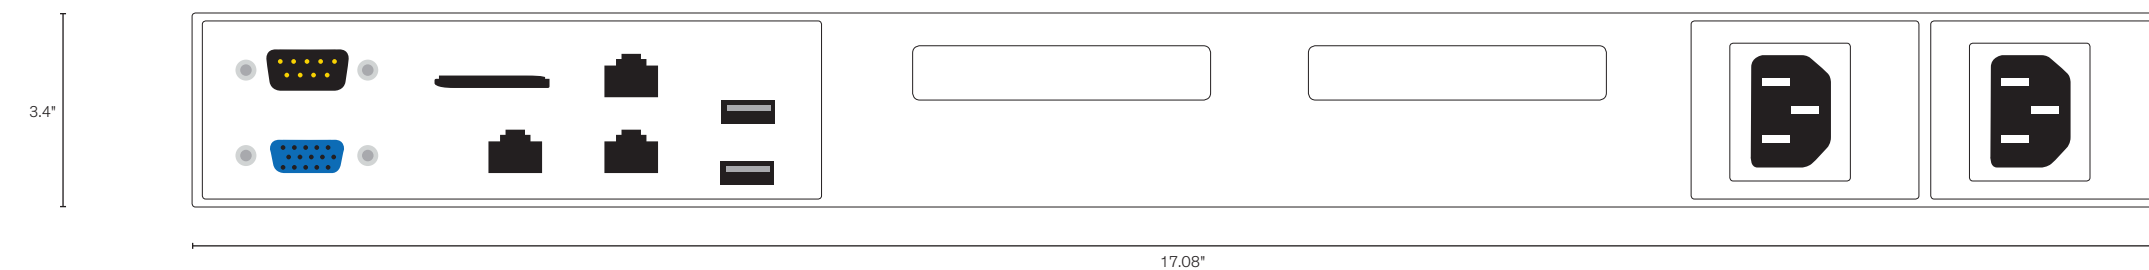

# 1U-RACK CONFIDENCE AND RELIANCE NVR

**FRONT with bezel**

**FRONT without bezel**

**Back**

P/N #: LOGO-SENECA-WHITE-LG

**BRANDING LABEL**

- LOGO-SENECA-WHITE-LG

**LABELS**

- Intel placed on chassis by supplier
- WHQL must be on the back **NO EXCEPTIONS**
- COA placement to be determined by production