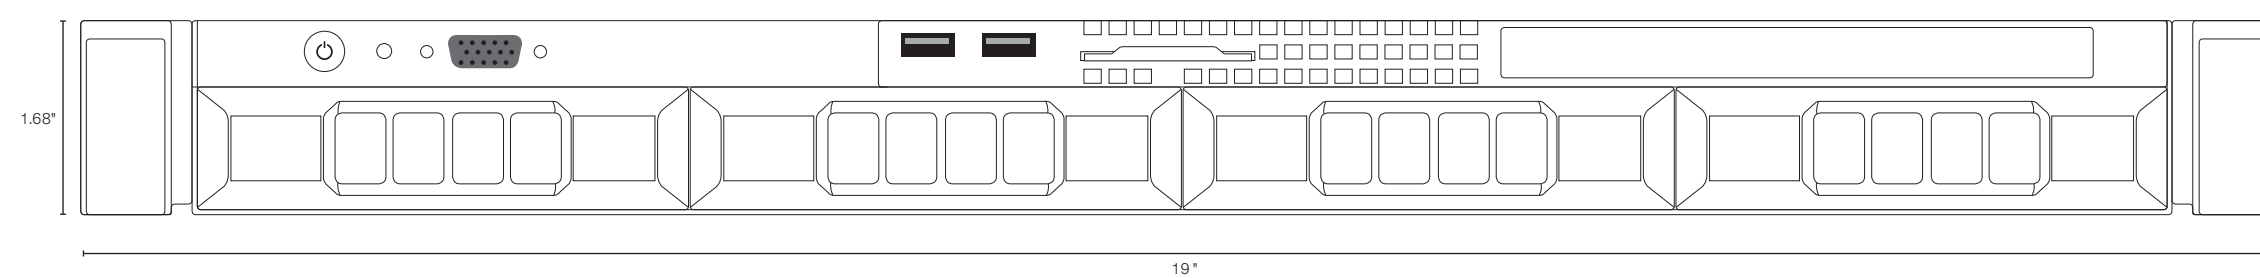

# 1U-RACK CONFIDENCE AND RELIANCE NVR

**FRONT with bezel**

**FRONT without bezel**

**Back**

P/N #: LOGO-SENECA-WHITE-LG

**BRANDING LABEL**

- LOGO-SENECA-WHITE-LG

**LABELS**

- Intel placed on chassis by supplier
- WHQL must be on the back **NO EXCEPTIONS**
- COA placement to be determined by production