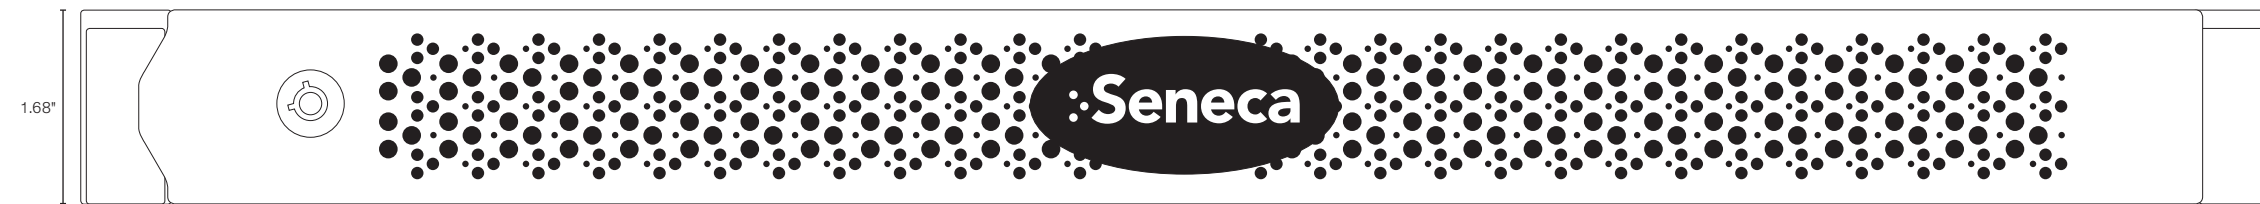

# 1U-RACK CONFIDENCE AND RELIANCE NVR

**FRONT with bezel**

**FRONT without bezel**

**Back**

P/N #: LOGO-SENECA-WHITE-LG

**BRANDING LABEL**

- LOGO-SENECA-WHITE-LG

**LABELS**

- Intel placed on chassis by supplier
- WHQL must be on the back **NO EXCEPTIONS**
- COA placement to be determined by production