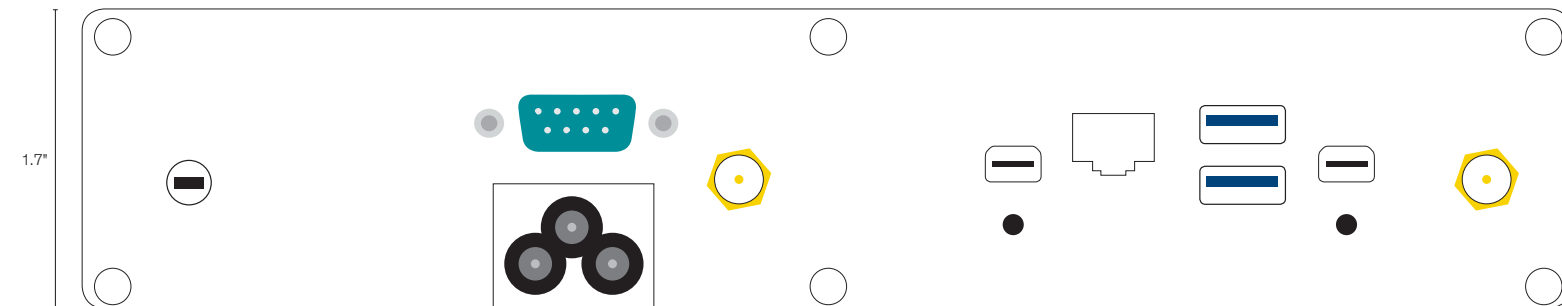

02-1539-01A - FANLESS HD^N

FRONT

BACK

TOP

BRANDING LABEL

- LOGO-SENECA-WHITE

LABELS

- Intel must be on the front, right, and .25" from curve of chassis
- whql 8 must be on the back **NO EXCEPTIONS**
- COA placement to be determined by production

LEFT

RIGHT

4.25"