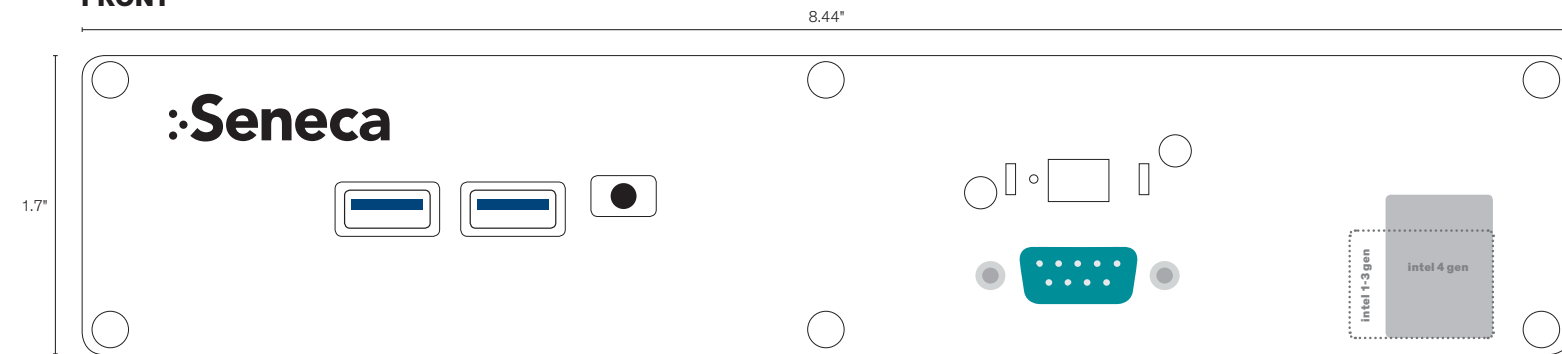

02-1539-01A - FANLESS HD^N

FRONT

BACK

TOP

BRANDING LABEL

- LOGO-SENECA-WHITE

LABELS

- Intel must be on the front, right, and .25" from curve of chassis
- whql 8 must be on the back **NO EXCEPTIONS**
- COA placement to be determined by production

LEFT

RIGHT

4.25"