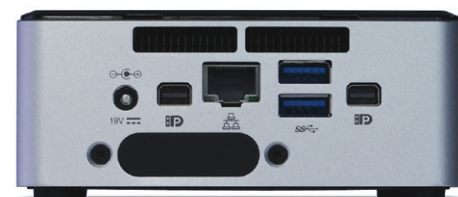

# INTEL NUC MEDIA PLAYER

AMAZING PERFORMANCE IN A ULTRA SMALL FORM FACTOR

The Intel® Next Unit of Computing is a small form factor computing device that measures only 4.52 × 1.9 × 4.37 inches. With the Intel NUC, there is no compromising performance with the power of the 5th generation Intel® Core™ i5 processor. Low power consumption enables the NUC to be the ideal solution for digital signage applications such as interactive kiosks, menu boards, and portable solutions. Delivering the Intel® HD Graphics 5500, the NUC also supports visually stunning graphics all in a ultra small form factor.

## KEY FEATURES

- Ultra compact form factor
- Intel HD Graphics 5500
- Low power consumption
- Supports triple displays at 1080p<sup>60fps</sup>

Ultra compact form factor

Triple display support

4K capable

## MECHANICALS

<b>Thermals</b>	40°C (104°F) at full system utilization
<b>Power Supply</b>	19V 65W wall-mount AC adapter with multi-country AC plugs (IEC types A/C/G/I)
<b>Power Draw</b>	6W Idle / 33W Load
<b>Bays</b>	1 × Internal 2.5" SSD
<b>Cooling</b>	1 × CPU Fan
<b>Mounting</b>	VESA/WALL 75mm and 100mm
<b>Dimensions (w x h x d)</b>	4.52 × 1.9 × 4.37 inches / 115 × 49 × 111 millimeters
<b>Weight</b>	1.2 lbs / .5 kg