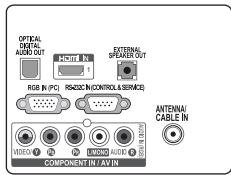

Rear Jack Panel

FEATURES	Model	65LX341C	60LX341C	55LX341C	49LX341C	43LX341C
Remote Diagnosis		Yes (Self Diagnosis (USB))				
HDMI-CEC		Yes (ARC not supported)				
HTNG-CEC		Yes				
Menu		PDM only				
Lock mode		Yes				
External Speaker Out		Yes (Variable/Fixed, 3.5mm, Stereo, Single ended Type(GND,L+,R+), 1W with 8Ω)				
RJP Interface		Yes (RS232C,HDMI)				
RJP Compatibility		Teledapt (RS232C), Teledapt/Guestlink (HDMI CEC)				
USB		Yes (USB 2.0)				
USB Auto Play Back		Yes				
Moving Picture Playback		Divx HD				
Picture		JPEG				
Audio Codec		MP3, AC3, MPEG, AAC,HEAAC, CDDA, LPCM				
USB Cloning		Yes				
Multi IR Code		Yes				
Welcome Screen (Splash Image)		Yes				
Auto Off/Auto Sleep		Yes				
Motion Eye Care		Yes				
Kensington Lock		Yes (Stand)				
INTERFACE						
HDMI In		1				
USB (2.0)		1				
RF In		1				
AV In		1 (Sharing with Component in)				
Component in (Y,Pb,Pr) + Audio		1				
Digital Audio Out (Coaxial / Optical)		1 (Optical)				
HDMI/HDCP Input		1				
RGB In		1 (D-sub 15pin) - PC				
PC Audio Input		1 (Sharing with Component Audio)				
RS-232C		1 (D-Sub 9pin)				
ACCESSORIES		Cable Power cord (1.55m, Angle Type)				
Manual / ESG		Manual				
POWER		Voltage, Hz 100 ~ 240V, 50/60Hz				
Typical (Based on Energy Star 7.0)		66W	63W	54W	46W	39W
Stand-by		0.5W↓				
CABINET		Bezel Color Black				
Bezel Width (Left/Right, Upper Bottom)		16.1mm, 15.1mm, 21.8mm	15.1mm, 12.7mm, 17.8mm	14.9mm, 12.5mm, 17.6mm		
Bezel Width (Left/Right, Upper Bottom)		13.6mm, 12.6mm, 19.3mm	14.1mm, 10.9mm, 15.3mm	12.6mm, 10.2mm, 15.3mm		
VESA Compatible		300mm x 300mm				200x200
WxHxD (with stand)		57.5"x35.4"x 11.6"	53.7"x33.2"x 11.6"	48.9"x 30.5" x 8.7"	43.5"x 27.4" x 8.7"	38.3"x24.6"x 7.6"
Weight		75.0 lbs	64.6 lbs	46.1 lbs	38.8 lbs	13.6 lbs
WxHxD (w/o stand)		57.5"x33.4"x 2.3"	53.7"x31.2"x 2.2"	48.9"x 28.5" x 2.2"	43.5"x 25.5" x 2.2"	38.3"x22.8"x 2.2"
Weight		63.5 lbs	53.1 lbs	31.7 lbs	31.7 lbs	10.2 lbs
WxHxD (carton)		60.9"x38.2"x 6.3"	58.4"x 35.7" x 6.3"	52.4"x 31.9" x 6.0"	47.1"x 29.9" x 5.6"	41.3"x25.8"x 5.6"
Weight		90.4 lbs	76.9 lbs	54.9 lbs	46.3 lbs	15.9 lbs
CERTIFICATION		Safety UL				
EMC		FCC				
ETC.		RoHS, cUL, NOM, Energy Star 7.0				
WARRANTY		2-Year Limited Warranty Parts/Labor/Backlight | Extended warranty options are also available				
OTHER		UPC 7 19192 19690 2	7 19192 19691 9	7 19192 19692 6	7 19192 19693 3	7 19192 19874 6