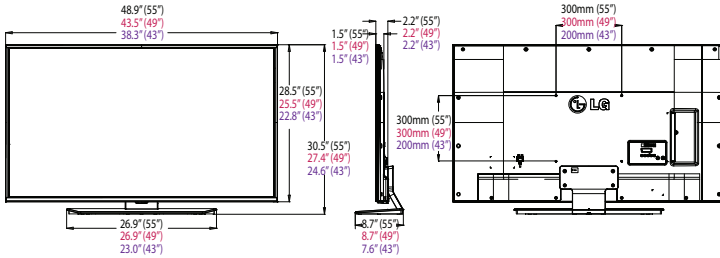

55LX341C | 49LX341C | 43LX341C

FEATURES	Model	65LX341C	60LX341C	55LX341C	49LX341C	43LX341C
Remote Diagnosis		Yes (Self Diagnosis (USB))				
HDMI-CEC		Yes (ARC not supported)				
HTNG-CEC		Yes				
Menu		PDM only				
Lock mode		Yes				
External Speaker Out		Yes (Variable/Fixed, 3.5mm, Stereo, Single ended Type(GND,L+,R+), 1W with 8Ω)				
RJP Interface		Yes (RS232C,HDMI)				
RJP Compatibility		Teledapt (RS232C), Teledapt/Guestlink (HDMI CEC)				
USB		Yes (USB 2.0)				
USB Auto Play Back		Yes				
Moving Picture Playback		Divx HD				
Picture		JPEG				
Audio Codec		MP3, AC3, MPEG, AAC,HEAAC, CDDA, LPCM				
USB Cloning		Yes				
Multi IR Code		Yes				
Welcome Screen (Splash Image)		Yes				
Auto Off/Auto Sleep		Yes				
Motion Eye Care		Yes				
Kensington Lock		Yes (Stand)				
INTERFACE						
HDMI In		1				
USB (2.0)		1				
RF In		1				
AV In		1 (Sharing with Component in)				
Component in (Y,Pb,Pr) + Audio		1				
Digital Audio Out (Coaxial / Optical)		1 (Optical)				
HDMI/HDCP Input		1				
RGB In		1 (D-sub 15pin) - PC				
PC Audio Input		1 (Sharing with Component Audio)				
RS-232C		1 (D-Sub 9pin)				
ACCESSORIES		Cable Power cord (1.55m, Angle Type)				
Manual / ESG		Manual				
POWER		Voltage, Hz 100 ~ 240V, 50/60Hz				
Typical (Based on Energy Star 7.0)		66W	63W	54W	46W	39W
Stand-by		0.5W↓				
CABINET		Bezel Color Black				
Bezel Width (Left/Right, Upper Bottom)		16.1mm, 15.1mm, 21.8mm	15.1mm, 12.7mm, 17.8mm	14.9mm, 12.5mm, 17.6mm		
Bezel Width (Left/Right, Upper Bottom)		13.6mm, 12.6mm, 19.3mm	14.1mm, 10.9mm, 15.3mm	12.6mm, 10.2mm, 15.3mm		
VESA Compatible		300mm x 300mm				200x200
WxHxD (with stand)		57.5"x35.4"x 11.6"	53.7"x33.2"x 11.6"	48.9"x 30.5" x 8.7"	43.5"x 27.4" x 8.7"	38.3"x24.6"x 7.6"
Weight		75.0 lbs	64.6 lbs	46.1 lbs	38.8 lbs	13.6 lbs
WxHxD (w/o stand)		57.5"x33.4"x 2.3"	53.7"x31.2"x 2.2"	48.9"x 28.5" x 2.2"	43.5"x 25.5" x 2.2"	38.3"x22.8"x 2.2"
Weight		63.5 lbs	53.1 lbs	31.7 lbs	31.7 lbs	10.2 lbs
WxHxD (carton)		60.9"x38.2"x 6.3"	58.4"x 35.7" x 6.3"	52.4"x 31.9" x 6.0"	47.1"x 29.9" x 5.6"	41.3"x25.8"x 5.6"
Weight		90.4 lbs	76.9 lbs	54.9 lbs	46.3 lbs	15.9 lbs
CERTIFICATION		Safety UL				
EMC		FCC				
ETC.		RoHS, cUL, NOM, Energy Star 7.0				
WARRANTY		2-Year Limited Warranty Parts/Labor/Backlight | Extended warranty options are also available				
OTHER		UPC 7 19192 19690 2	7 19192 19691 9	7 19192 19692 6	7 19192 19693 3	7 19192 19874 6