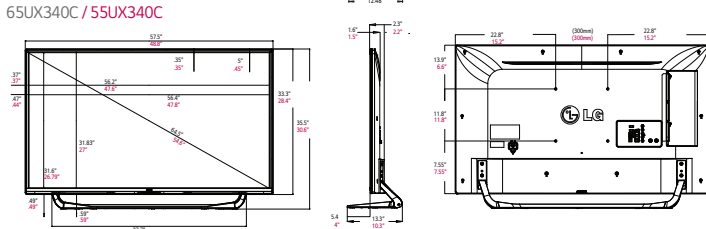

UX340C Commercial Lite Ultra High Definition TV

- **79UX340C**
  79" class (78.57" diagonal)
- **65UX340C**
  65" class (64.53" diagonal)
- **55UX340C**
  55" class (54.64" diagonal)

- **49UX340C**
  49" class (48.5" diagonal)
- **43UX340C**
  43" class (42.51" diagonal)